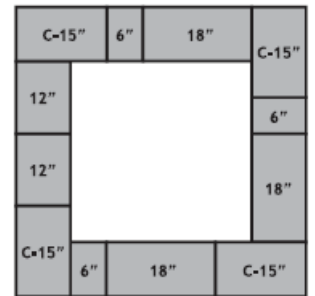

ROSETTA[®]
BY PEERLESS

BELVEDERE
SQUARE FIRE PIT

www.peerlesshardscapes.com

FEATURES

- Kit Includes 27" x 27" x 18" Steel Insert; 16 Corner Units; 32 Wall Units
- Dimensional Coping available as an add on cap.

Course 1 - 6" Units

Course 2 - 3" Units

Course 1 - 6" Units

Course 4 - 3" Units

DIMENSIONAL CAP COLORS

FIRE PIT COLOR OPTIONS

Also available in Appalachian Brown

Seneca Blend