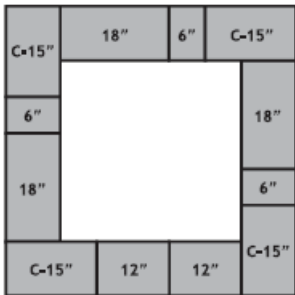

ROSETTA[®]
BY PEERLESS

BELVEDERE
SQUARE FIRE PIT

www.peerlesshardscapes.com

FEATURES

- Kit Includes 27" x 27" x 18" Steel Insert; 16 Corner Units; 32 Wall Units
- Dimensional Coping available as an add on cap.

Course 1 - 6" Units

Course 2 - 3" Units

Course 1 - 6" Units

Course 4 - 3" Units

DIMENSIONAL CAP COLORS

FIRE PIT COLOR OPTIONS

Also available in Appalachian Brown

Seneca Blend