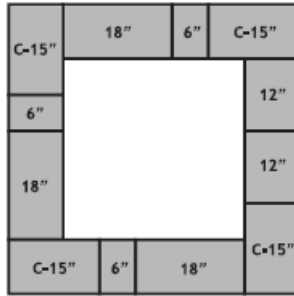

ROSETTA[®]
BY PEERLESS

BELVEDERE
SQUARE FIRE PIT

www.peerlesshardscapes.com

FEATURES

- Kit Includes 27" x 27" x 18" Steel Insert; 16 Corner Units; 32 Wall Units
- Dimensional Coping available as an add on cap.

Course 1 - 6" Units

Course 2 - 3" Units

Course 1 - 6" Units

Course 4 - 3" Units

DIMENSIONAL CAP COLORS

FIRE PIT COLOR OPTIONS

Also available in Appalachian Brown

Seneca Blend