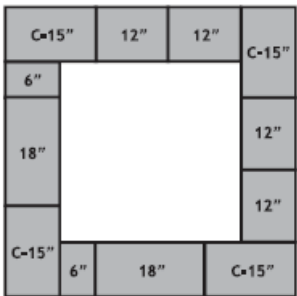

ROSETTA[®]
BY PEERLESS

BELVEDERE
SQUARE FIRE PIT

www.peerlesshardscapes.com

FEATURES

- Kit Includes 27" x 27" x 18" Steel Insert; 16 Corner Units; 32 Wall Units
- Dimensional Coping available as an add on cap.

Course 1 - 6" Units

Course 2 - 3" Units

Course 1 - 6" Units

Course 4 - 3" Units

DIMENSIONAL CAP COLORS

FIRE PIT COLOR OPTIONS

Also available in Appalachian Brown

Seneca Blend