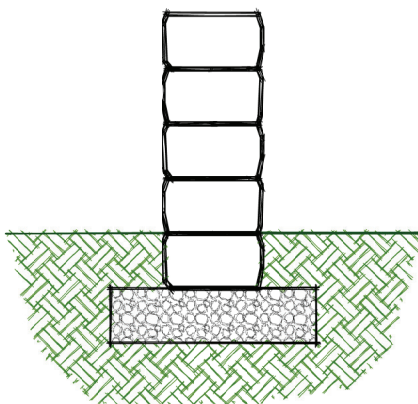

ROSETTA[®]
BY P E E R L E S S

KODAH

www.peerlesshardscapes.com

FEATURES:

- Unique large scale
- Modern, linear proportions
- Retaining walls and double-sided free standing walls possible with the free-standing block
- Freshly quarried stone texture compliments a variety of applications

PACKAGING:

- Wall Pallet: 21 sf/pallet
2,400 lbs./pallet
18 pieces/pallet
4 unique sizes
24 unique textures
- Corner Pallet: 31.5 sf/pallet
2,400 lbs./pallet
24 corners/pallet
Corners are 21"L x 10.5"W x 6"T

42" x 6" x 10.5"

30" x 6" x 10.5"

21" x 6" x 10.5"

12" x 6" x 10.5"

CORNER

FREESTANDING WALL

Color Selections

Seneca