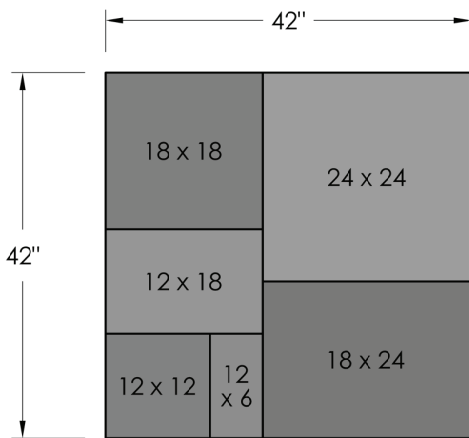

FEATURES

- Authentic, natural, slate texture
- 6 unique shapes, 24 unique stone textures
- All sizes on every pallet = simple installation
- Uniform thickness and accurate dimensions = Fast installation and a beautiful end result
- Consistent 2" thickness.

COLOR SELECTIONS

LAYER OF PALLET

PATIO LAYOUT

WALKWAY LAYOUT

DIMENSIONAL FLAGSTONE PALLET:

- 98 sf / pallet
- 2350# / pallet
- 8 layers / pallet
- One layer = 1 pattern